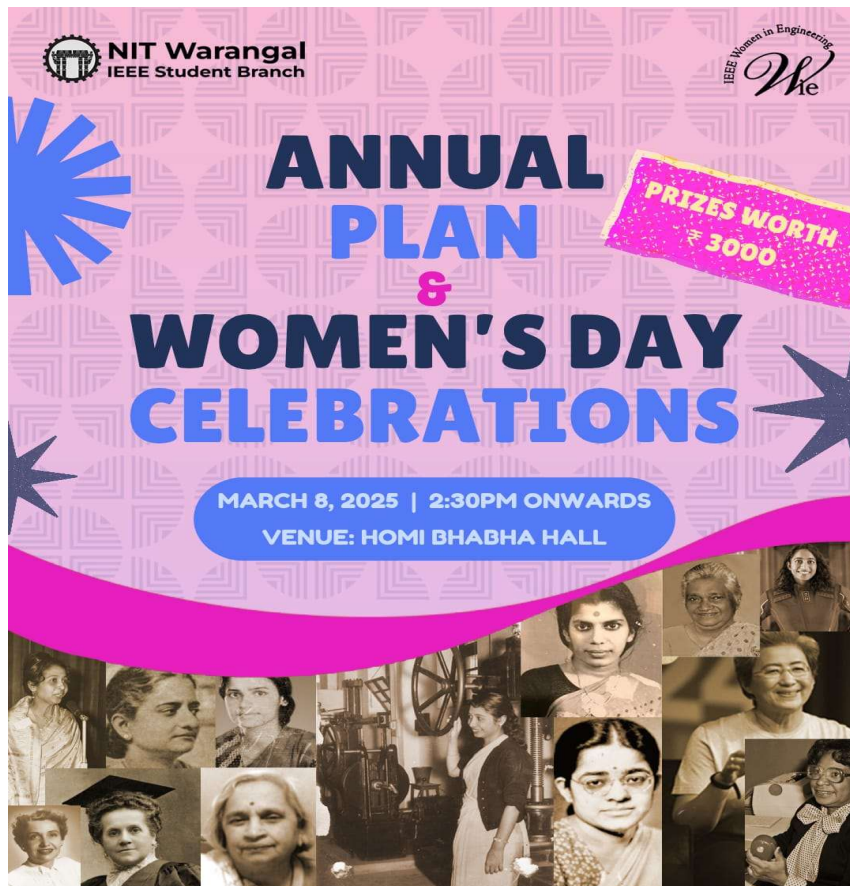

IEEE STUDENT BRANCH ANNUAL PLAN AND WIE EVENT

Join *IEEE* SB NITW for an exciting day as we unveil our *Annual Plan* 2025 and celebrate *Women's Day* !

📌 Annual Plan 2025 – Get a glimpse of our vision, upcoming events, workshops, and ways to engage, innovate, and grow.

✨ Women's Day Celebrations – Celebrate women in STEM with inspiring discussions, success stories, and a Women in STEM Quiz with exciting prizes worth upto ₹3,000

Date: March 8, 2025

Time: 2:30 PM onwards